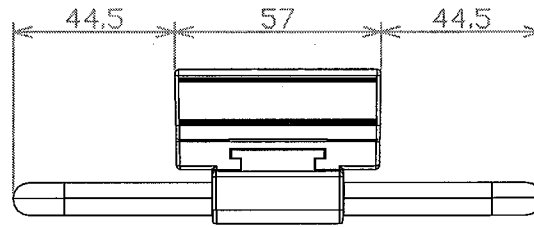

CHANGE 3.			
CHANGE 4.			

DRAWING NAME	KICホル掛け 組立図			ITEM No.	-	CHANGE 1.				KAWANO CO., LTD
SCALE	1/2	FINISH	ライトグレー	MATERIAL	ABS	CHANGE 2.				
CHARGE			DRAWN	T.Kondo	' 11.07.13	CHECKED		APPROVED		FILE No. XXX-XXX