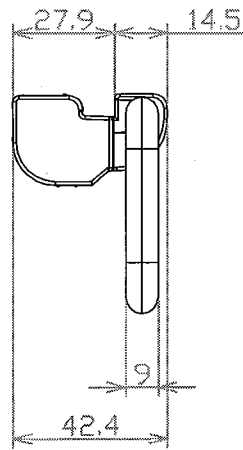

CHANGE 3.			
CHANGE 4.			

DRAWING NAME	KICホル掛け 組立図			ITEM No.	-	CHANGE 1.				KAWANO CO., LTD
SCALE	1/2	FINISH	ライトグレー	MATERIAL	ABS	CHANGE 2.				
CHARGE			DRAWN	T.Kondo	' 11.07.13	CHECKED		APPROVED		FILE No. XXX-XXX